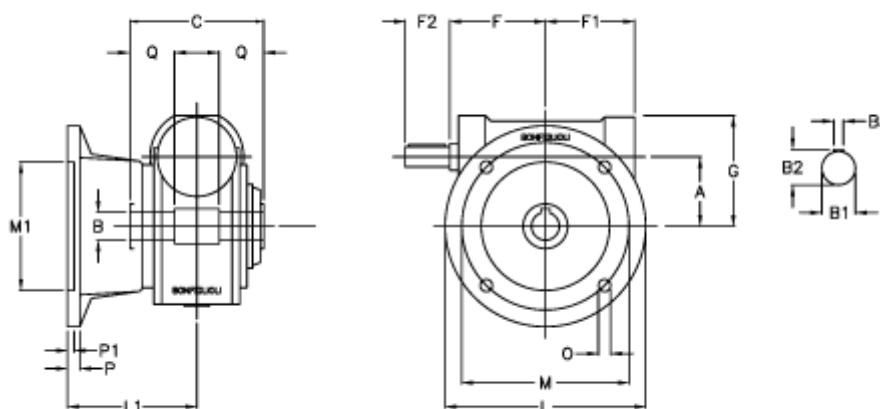

Article number: 3901185050400

Description: Worm gear with solid input shaft  
VF 185F-50-HS

## Measures

a	= 185.4	F1 = 205	P = 22
B	= 60	F2 = 70	P1 = 20
B1	= 40	g = 267	Q = 65.0
B2	= 43.0	L = 400	
B3	= 12	L1 = 255.0	
C	= 190	m = 350	
Description	= VF 185F-xx-HS	M1 = 280	
F	= 214.5	O = 22.0	